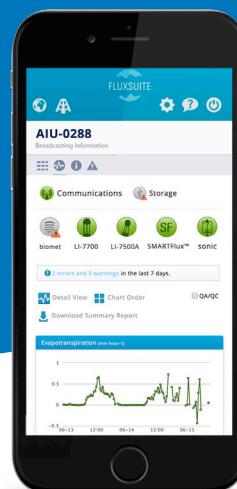

## Always Online Research Site Monitoring

You cannot be everywhere at once, but your eddy covariance site can. FluxSuite® Software lets you put your eddy covariance sites online so you can monitor fluxes, biomet data, and status information from anywhere, at any time, on any device, whether that's a smartphone, tablet or computer.

FluxSuite is a secure web service that provides status information and on-site, real-time results, processed by EddyPro® running on the SmartFlux® System, from your eddy covariance site. Receive email notifications any time an instrument triggers an alert, so you can go to the site prepared to solve the problem.

Add as many stations as you want. View data from multiple sensors at any station and assign collaborators to simplify site management.

To learn more about FluxSuite and its features visit [fluxsuite.com](http://fluxsuite.com).

### Key Features

- Monitor sensor performance and condition to maximize data collection
- Share real-time results with team members or collaborators
- Real-time flux quality indicators
- Visit only as needed and avoid unnecessary site visits
- Reduce data loss with immediate email alerts when something needs attention
- Download and view real-time final fluxes on your smartphone, tablet, or computer