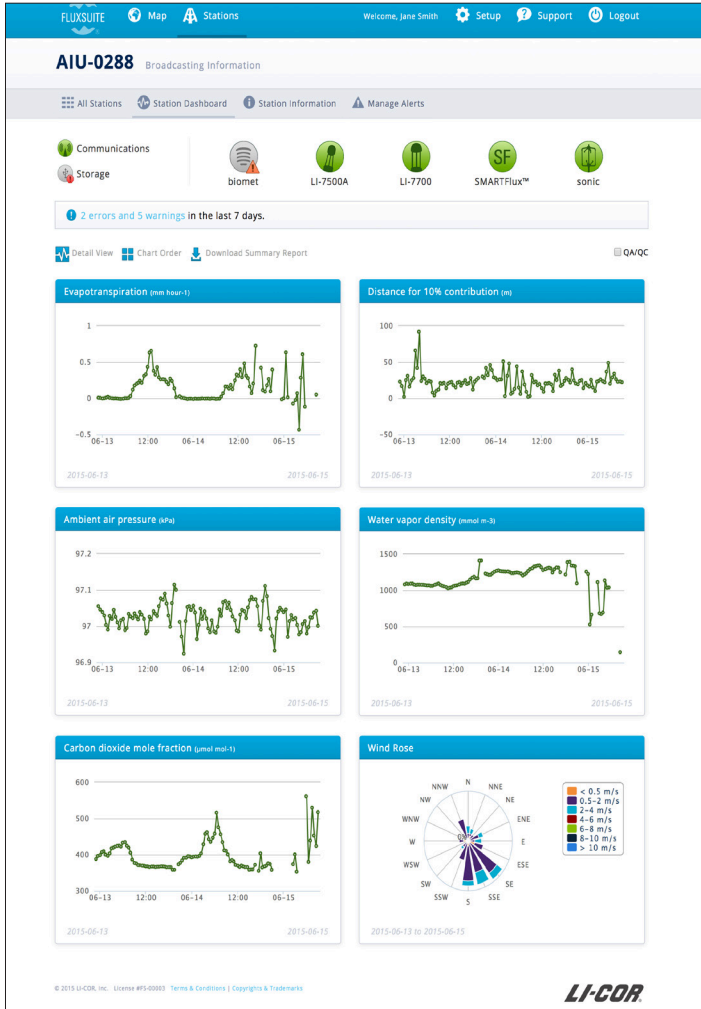

FluxSuite® Software

Add Convenience and Comfort to Your Research

FluxSuite Software lets you access your eddy covariance stations from anywhere in the world. Check the status of instruments, transfer raw data from your site, and configure instruments, all from your office or home. Limit the time you spend on field visits while ensuring your site continuously records data.