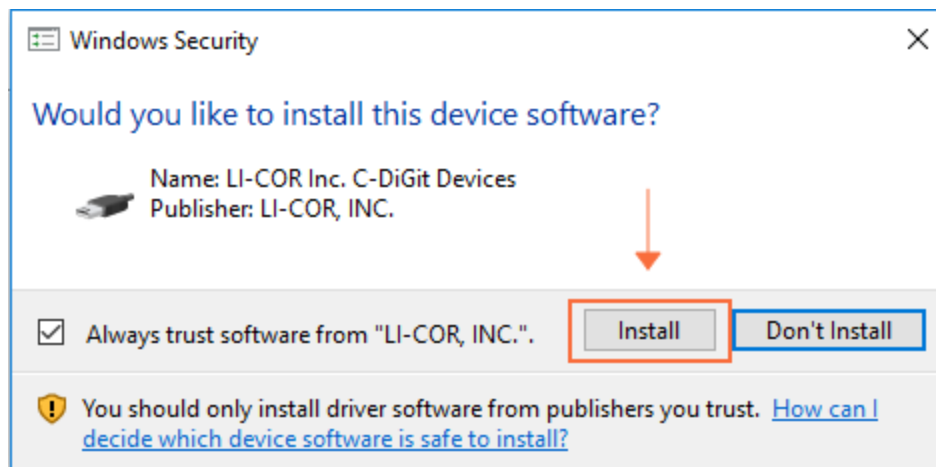

Install the C-DiGit® Blot Scanner Windows 10 Driver

LI-COR

If you are using Windows 10, a separate driver must be installed to connect your C-DiGit Blot Scanner to Image Studio™ Software *via* USB.

Note: Ensure you have the correct permissions to install software on the computer you want to use.

1. | Ensure your C-DiGit Blot Scanner is powered off and is not connected to your computer.
2. | Ensure Image Studio Software is closed.
3. | [Download the driver.](#)
4. | Once the installer has downloaded, click the installer to start the Setup Wizard.
5. | Click "Next" and proceed through the Setup Wizard.
6. | If the Windows Security dialog appears during the install, click **Install** or the driver will not install!

7. | After the driver has been installed, connect the USB cable from the C-DiGit Blot Scanner to the computer.
8. | Turn on the C-DiGit Blot Scanner.
9. | Start Image Studio, choose a Work Area, and select C-DiGit Blot Scanner in the Instrument Selection dialog.

You should now be able to use the C-DiGit with the USB Cable on Windows 10.